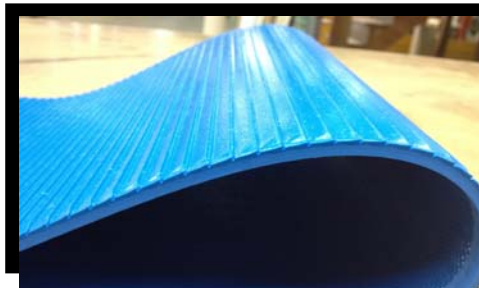

Meat and Poultry Auto-Shredder Belts

These belts are used in Auto-Shredder Machines, such as those made by **Carruther's Equipment**. They are made with a blue PVC sawtooth belt with inverted diamond bottom cover. The belts edges are capped to prevent contamination and fraying.

Topside of Belt

Bottom Side of Belt

Belt with Capped Edges

Maine Industrial Plastics and Rubber Corporation
21 Teague Street - PO Box 381 - Newcastle, ME 04553
Phone: (207) 563-5532 Email: HGL@TIDEWATER.NET FAX: (207) 563-8457